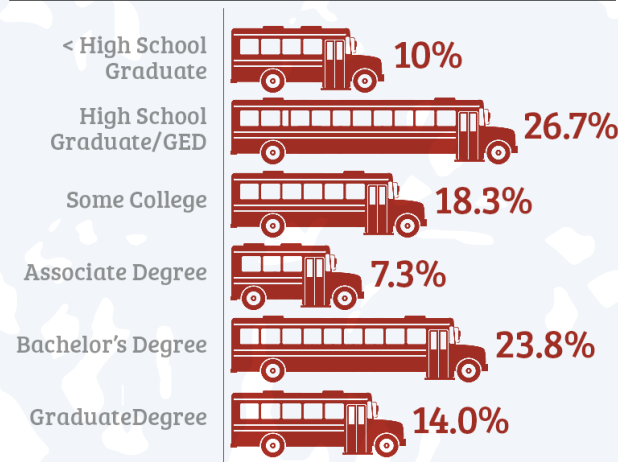

Population

Source: Applied Geographic Solutions via Georgia Power/Select Georgia, 2016

Age Distribution

Source: Applied Geographic Solutions via Georgia Power/Select Georgia, 2016

Annual Household Income

Source: Applied Geographic Solutions via Georgia Power/Select Georgia, 2016

Labor Force

Source: Applied Geographic Solutions via Georgia Power/Select Georgia, 2016; GA Department of Labor, Chatham County Area Labor Profile 2015

Educational Attainment Age 25+, in Port Wentworth

Source: Applied Geographic Solutions via Georgia Power/Select Georgia, 2016