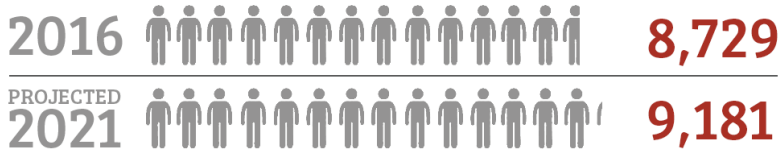

Population

Source: Applied Geographic Solutions via Georgia Power/Select Georgia, 2016

Age Distribution

Source: Applied Geographic Solutions via Georgia Power/Select Georgia, 2016

Annual Household Income

Source: Applied Geographic Solutions via Georgia Power/Select Georgia, 2016

Labor Force

Source: Applied Geographic Solutions via Georgia Power/Select Georgia, 2016; GA Department of Labor, Chatham County Area Labor Profile 2015

Educational Attainment Age 25+, in Port Wentworth

Source: Applied Geographic Solutions via Georgia Power/Select Georgia, 2016