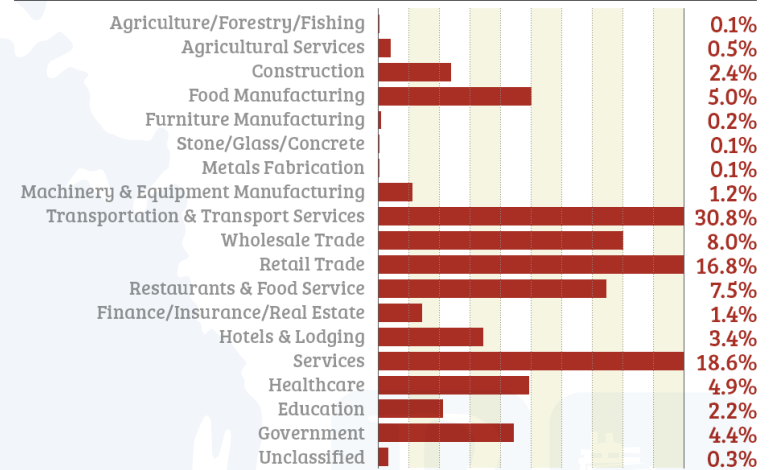

Labor Force

Source: Applied Geographic Solutions via Georgia Power/Select Georgia, 2016; GA Department of Labor, Chatham County Area Labor Profile 2015

Educational Attainment Age 25+, in Port Wentworth

Source: Applied Geographic Solutions via Georgia Power/Select Georgia, 2016

Total Employees by Establishment Type (in Port Wentworth)

Source: Applied Geographic Solutions via Georgia Power/Select Georgia, 2016