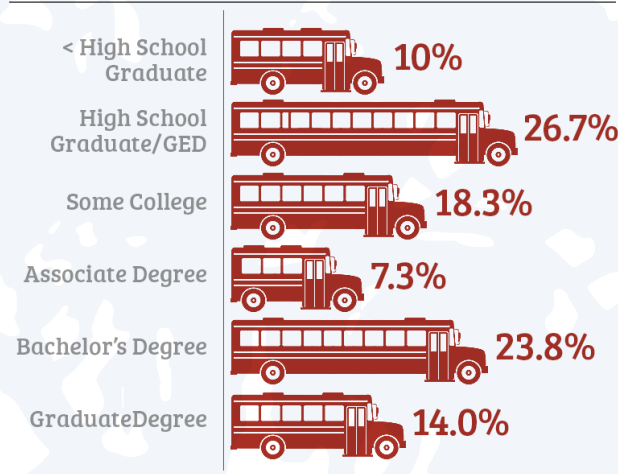

## Age Distribution

Source: Applied Geographic Solutions via Georgia Power/Select Georgia, 2016

## Annual Household Income

Source: Applied Geographic Solutions via Georgia Power/Select Georgia, 2016

## Labor Force

Source: Applied Geographic Solutions via Georgia Power/Select Georgia, 2016; GA Department of Labor, Chatham County Area Labor Profile 2015

## Educational Attainment Age 25+, in Port Wentworth

Source: Applied Geographic Solutions via Georgia Power/Select Georgia, 2016