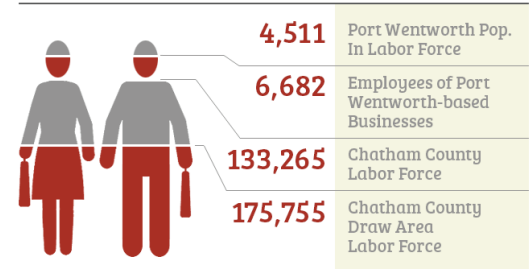

Population

Source: Applied Geographic Solutions via Georgia Power/Select Georgia, 2016

Age Distribution

Source: Applied Geographic Solutions via Georgia Power/Select Georgia, 2016

Annual Household Income

Source: Applied Geographic Solutions via Georgia Power/Select Georgia, 2016

Labor Force

Source: Applied Geographic Solutions via Georgia Power/Select Georgia, 2016; GA Department of Labor, Chatham County Area Labor Profile 2015

Educational Attainment Age 25+, in Port Wentworth

Source: Applied Geographic Solutions via Georgia Power/Select Georgia, 2016