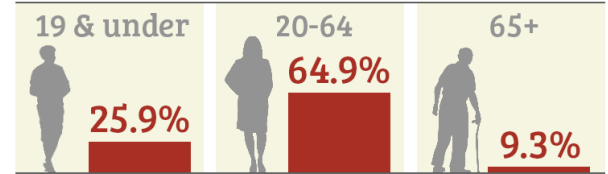

Population

Source: Applied Geographic Solutions via Georgia Power/Select Georgia, 2016

Age Distribution

Source: Applied Geographic Solutions via Georgia Power/Select Georgia, 2016

Annual Household Income

Source: Applied Geographic Solutions via Georgia Power/Select Georgia, 2016

Labor Force

Source: Applied Geographic Solutions via Georgia Power/Select Georgia, 2016; GA Department of Labor, Chatham County Area Labor Profile 2015

Educational Attainment Age 25+, in Port Wentworth

Source: Applied Geographic Solutions via Georgia Power/Select Georgia, 2016