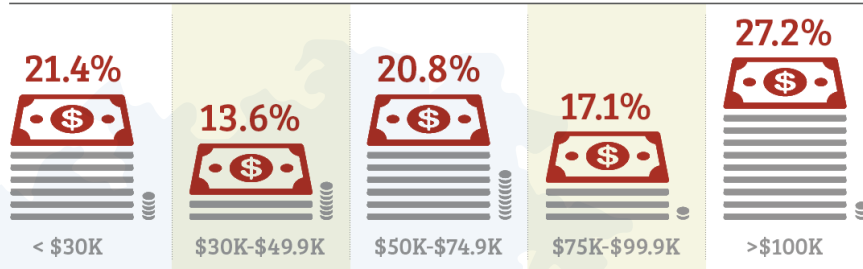

Population

Source: Applied Geographic Solutions via Georgia Power/Select Georgia, 2016

Age Distribution

Source: Applied Geographic Solutions via Georgia Power/Select Georgia, 2016

Annual Household Income

Source: Applied Geographic Solutions via Georgia Power/Select Georgia, 2016

Labor Force

Source: Applied Geographic Solutions via Georgia Power/Select Georgia, 2016; GA Department of Labor, Chatham County Area Labor Profile 2015

Educational Attainment Age 25+, in Port Wentworth

Source: Applied Geographic Solutions via Georgia Power/Select Georgia, 2016