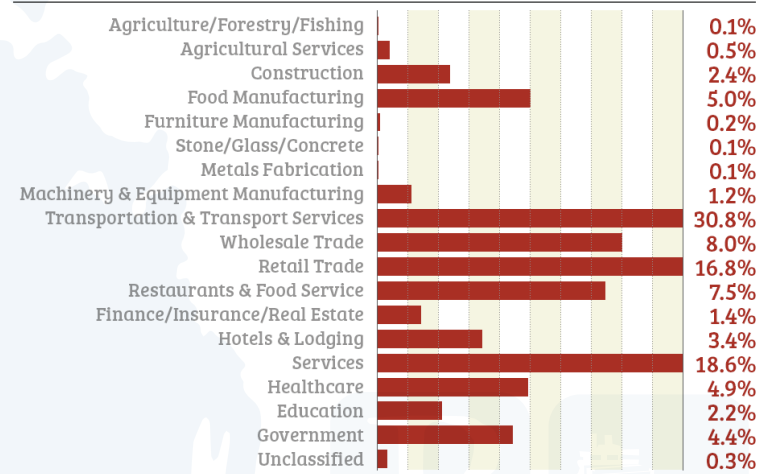

Total Employees by Establishment Type (in Port Wentworth)

Source: Applied Geographic Solutions via Georgia Power/Select Georgia, 2016